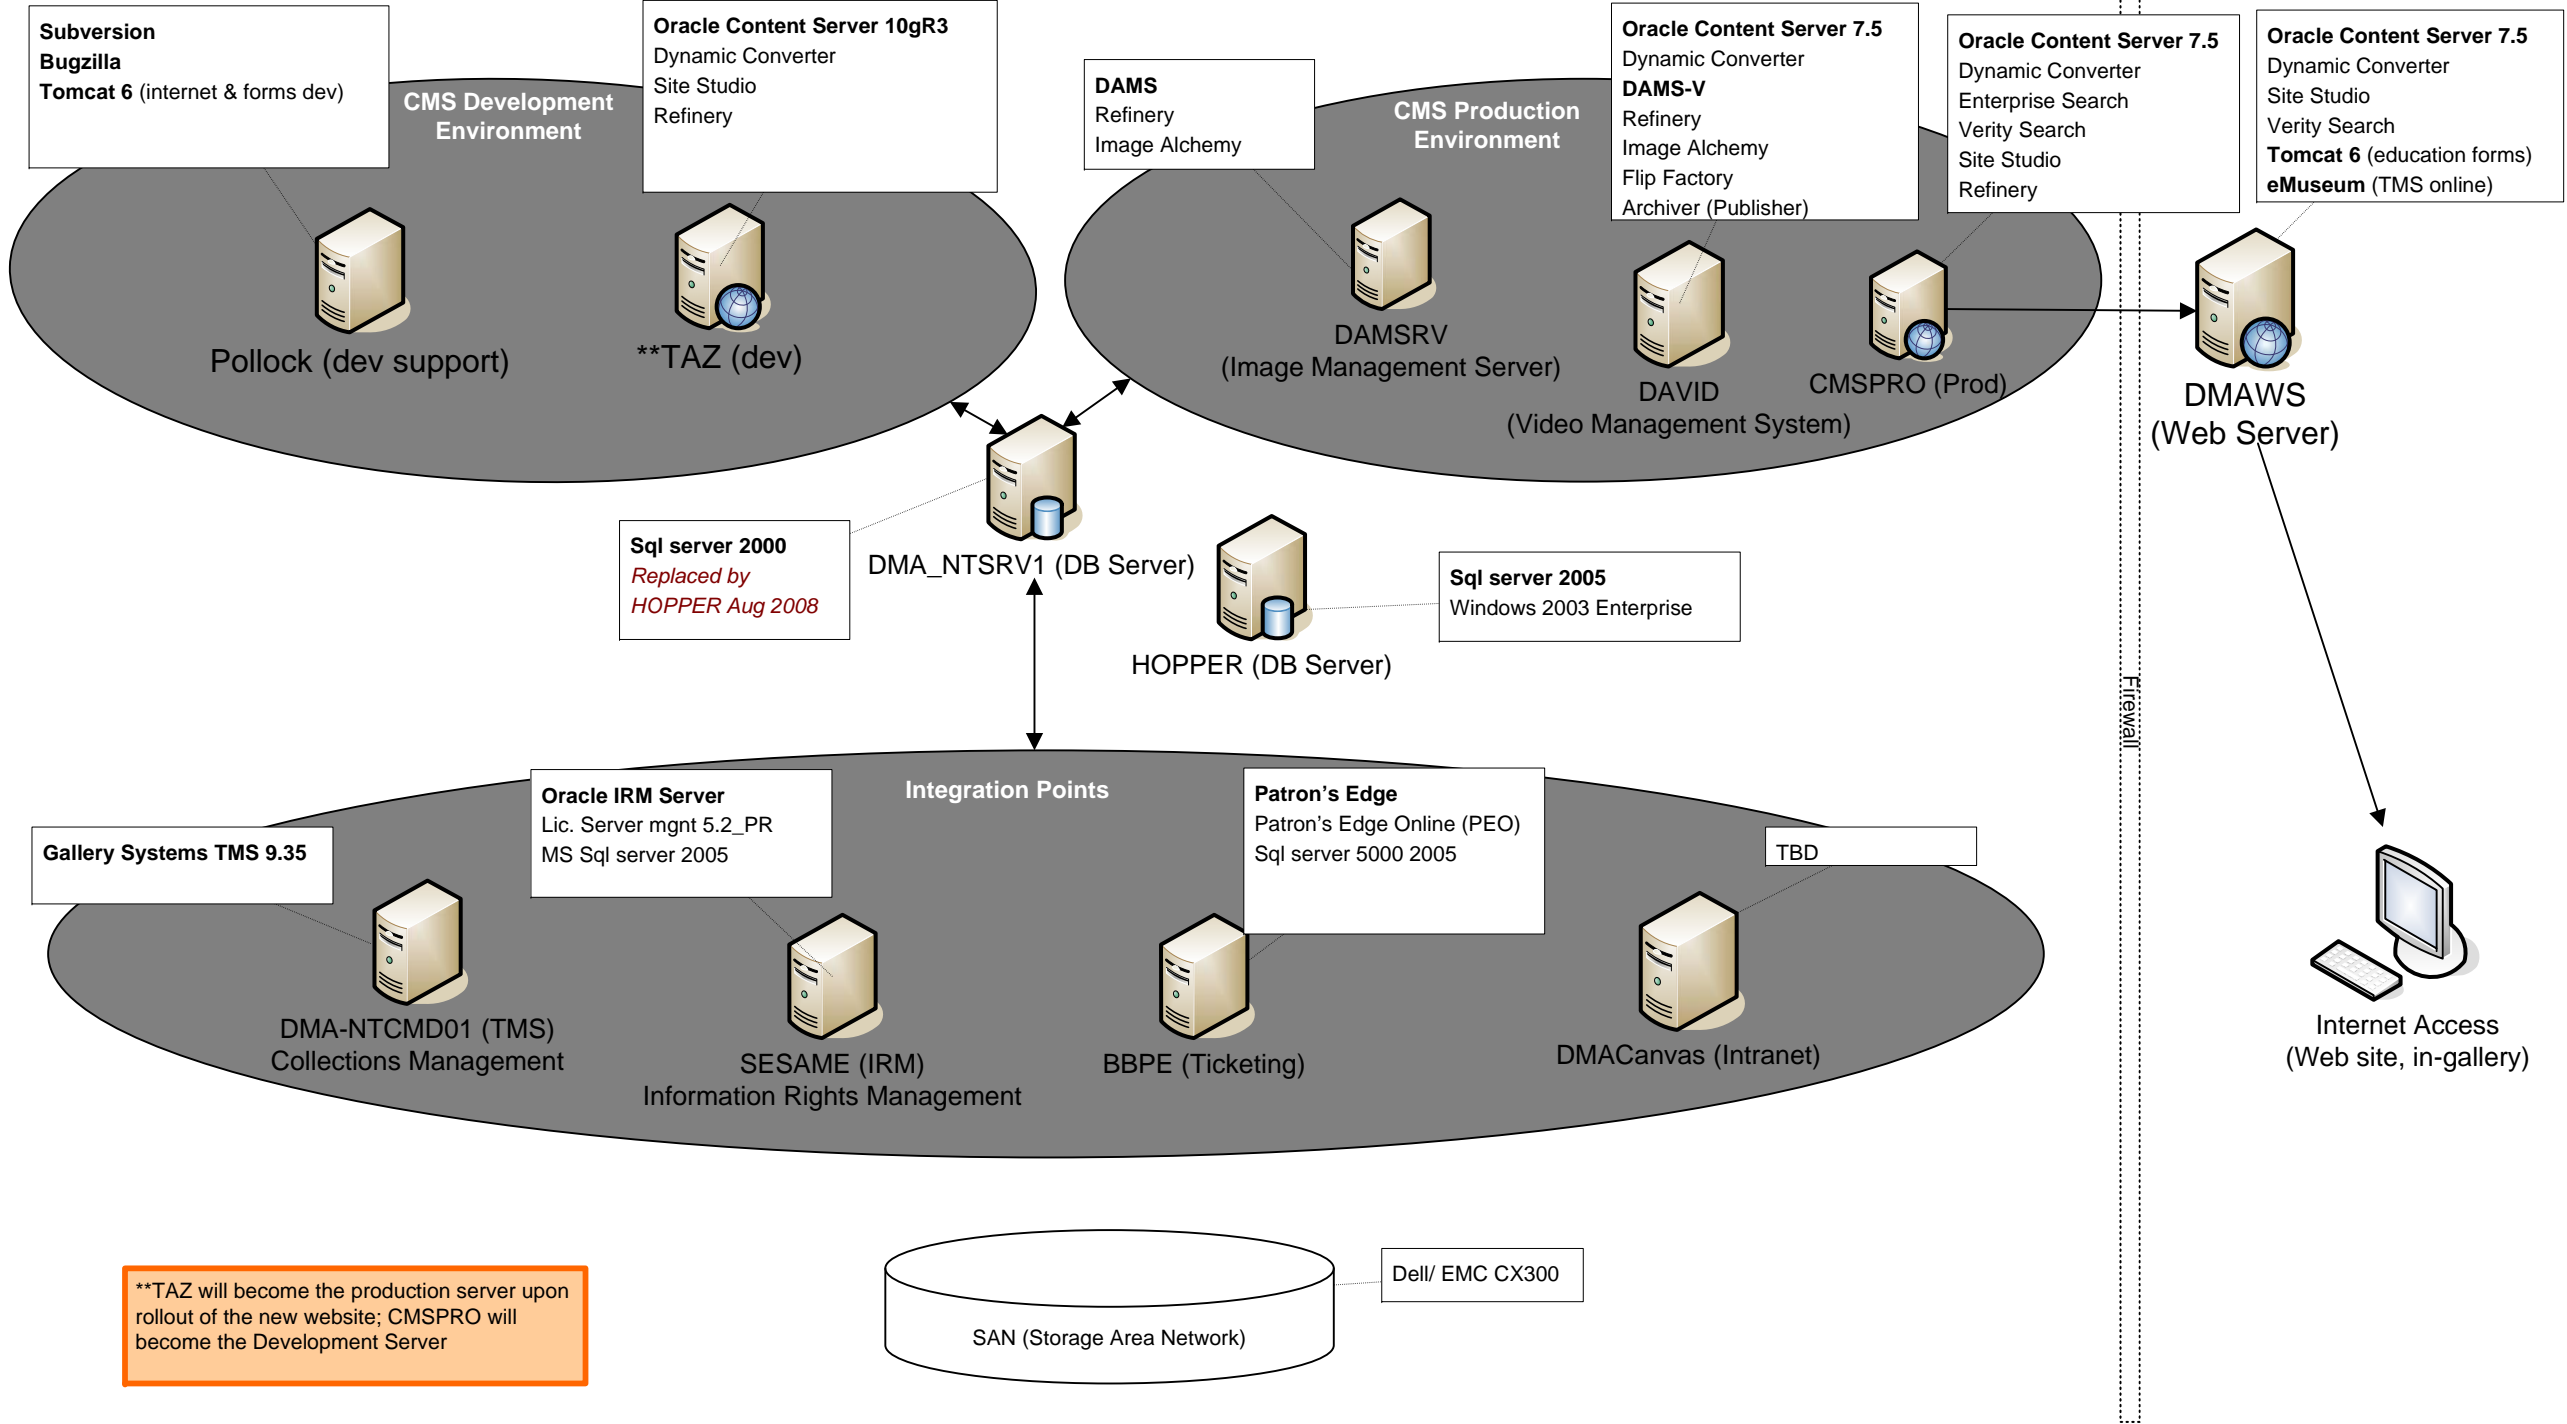

# Dallas Museum of Art :: Arts Network Software by Server

\*\*TAZ will become the production server upon rollout of the new website; CMSPRO will become the Development Server