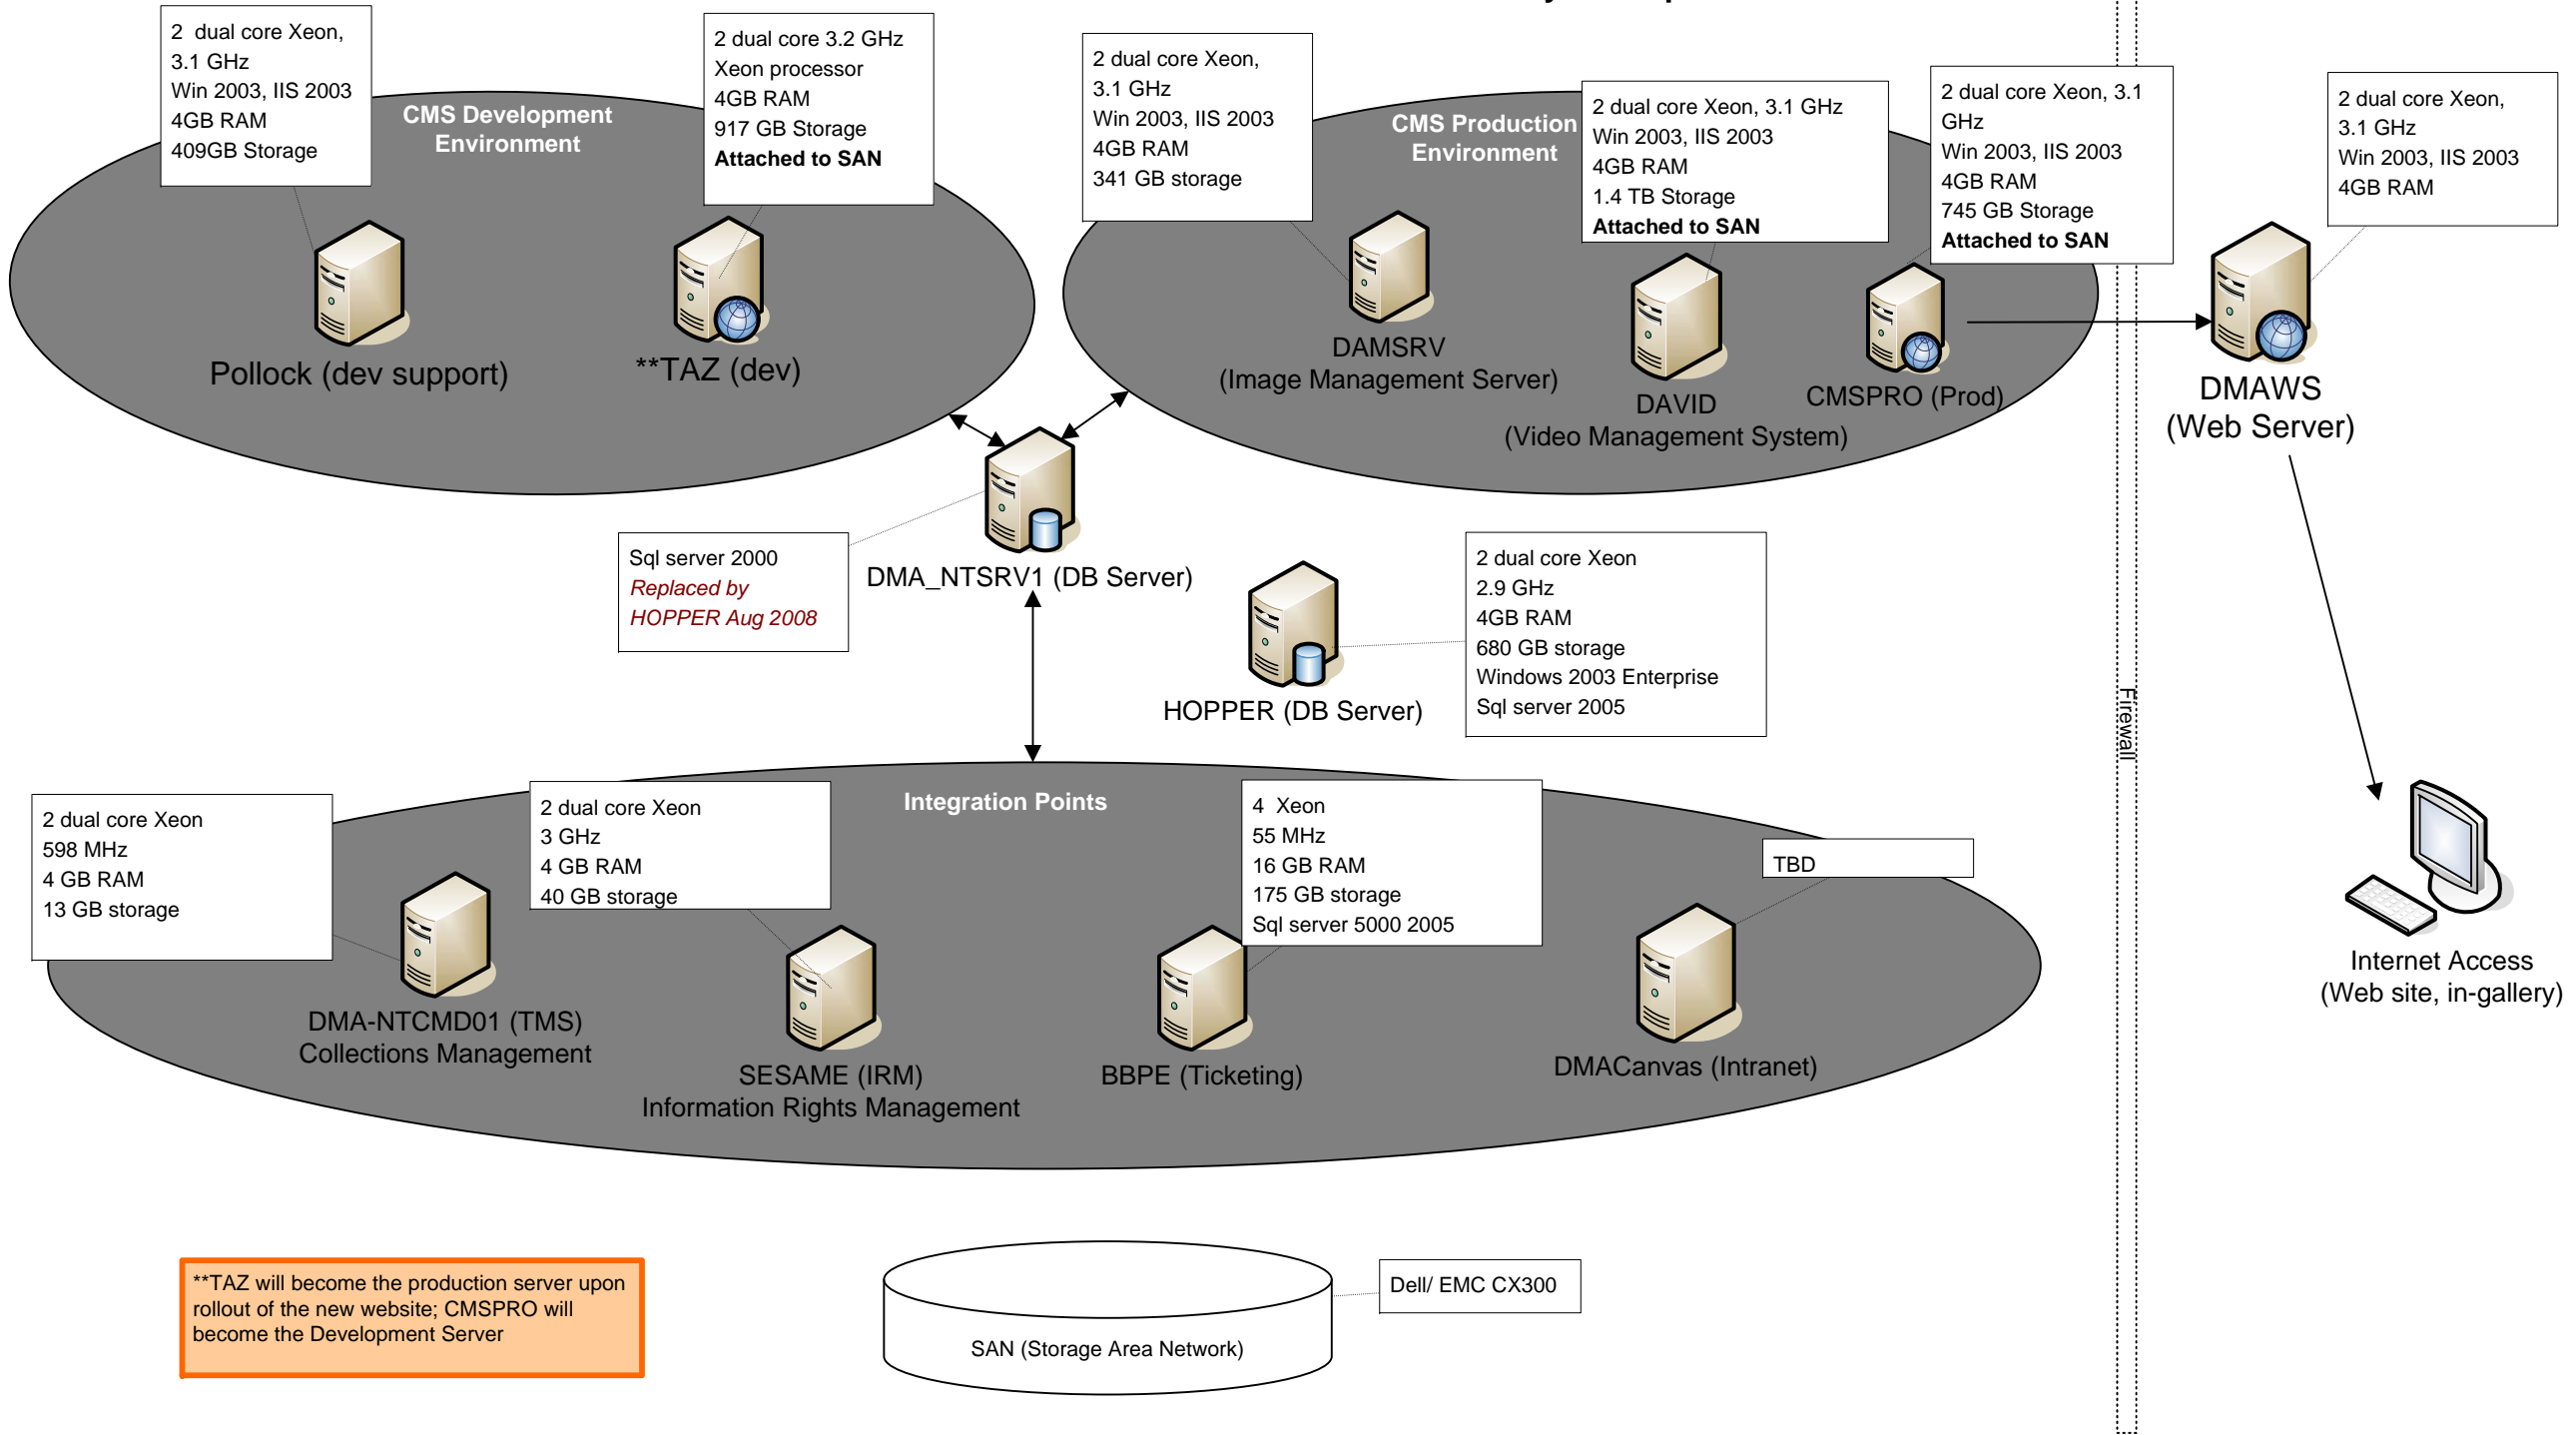

Dallas Museum of Art :: Arts Network Server Layout Map

****TAZ will become the production server upon rollout of the new website; CMSPRO will become the Development Server**